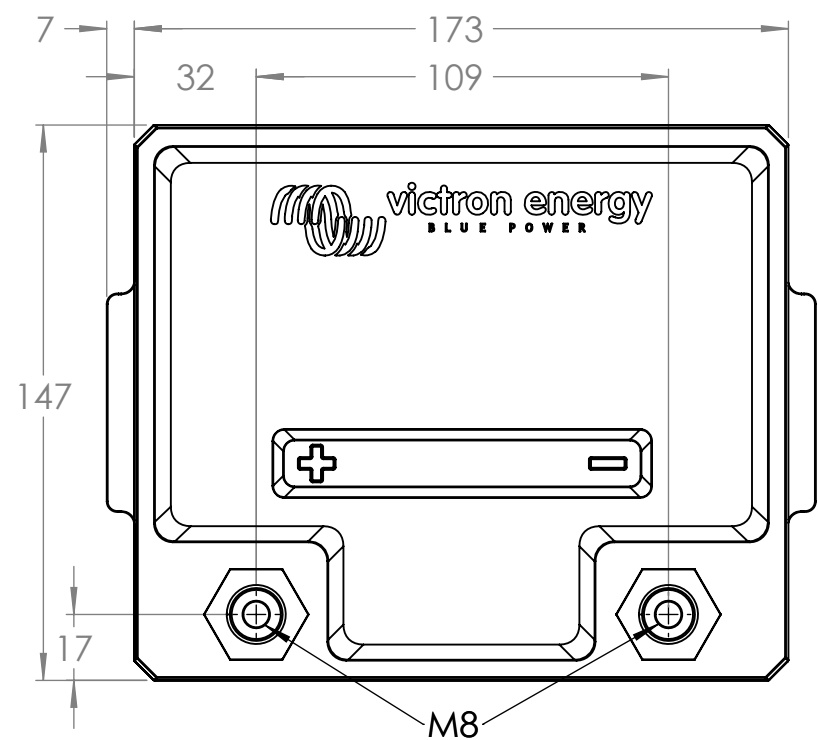

Dimension Drawing - LiFePO4 (Smart)

BAT512050610

LiFePO4 Battery 12,8V/50Ah Smart

Dimensions in mm